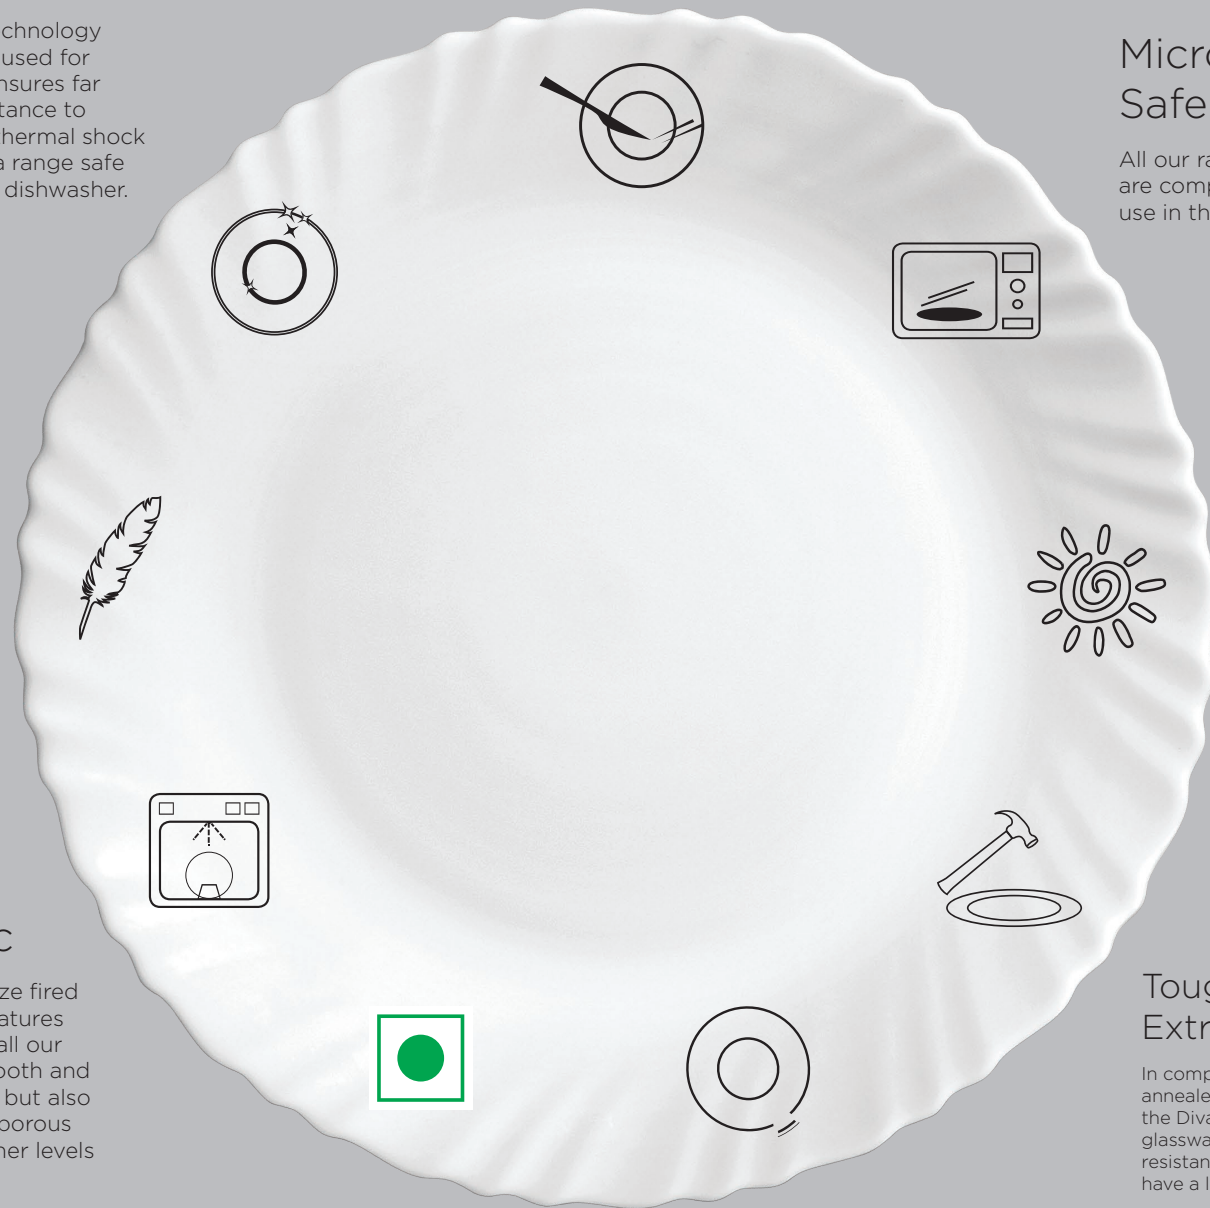

Dishwasher Safe

Advanced technology and process used for tempering ensures far greater resistance to impact and thermal shock to make Diva range safe to use in the dishwasher.

Scratch Resistance

The extraordinary glazing fired under highly controlled conditions ensures strong resistance to scratches and abrasions.

Microwave Safe

All our range of products are completely safe to use in the microwave.

Super Light

The European technology used to craft these products ensures much lighter and significantly thinner wares with almost zero surface porosity.

Super white

Enhanced whiteness is an outstanding feature with the Diva collection. We use the finest quality of chemical components to enhance the subtle glow of opal, making it whiter than ever.

100% Hygienic

The special glaze fired at high temperatures not only gives all our products a smooth and polished finish, but also ensures a non-porous surface for higher levels of hygiene.

Bone Ash Free

Our products are completely bone ash-free, meaning 100%-vegetarian.

Break Resistant

In an unlikely event of breakage, Diva tempered opal glassware shatters into harmless fragments, in contrast to the annealed glassware.

Toughened Extra Strong

In comparison to normal annealed glassware, the Diva tempered opal glassware has greater resistance to impact and have a longer usage life.

CLASSIQUE

— COLLECTION —

The Classique Collection from Diva is a unique design solution to unite diverse consumer preferences. It was the first to elevate tableware quality standards to an international level.